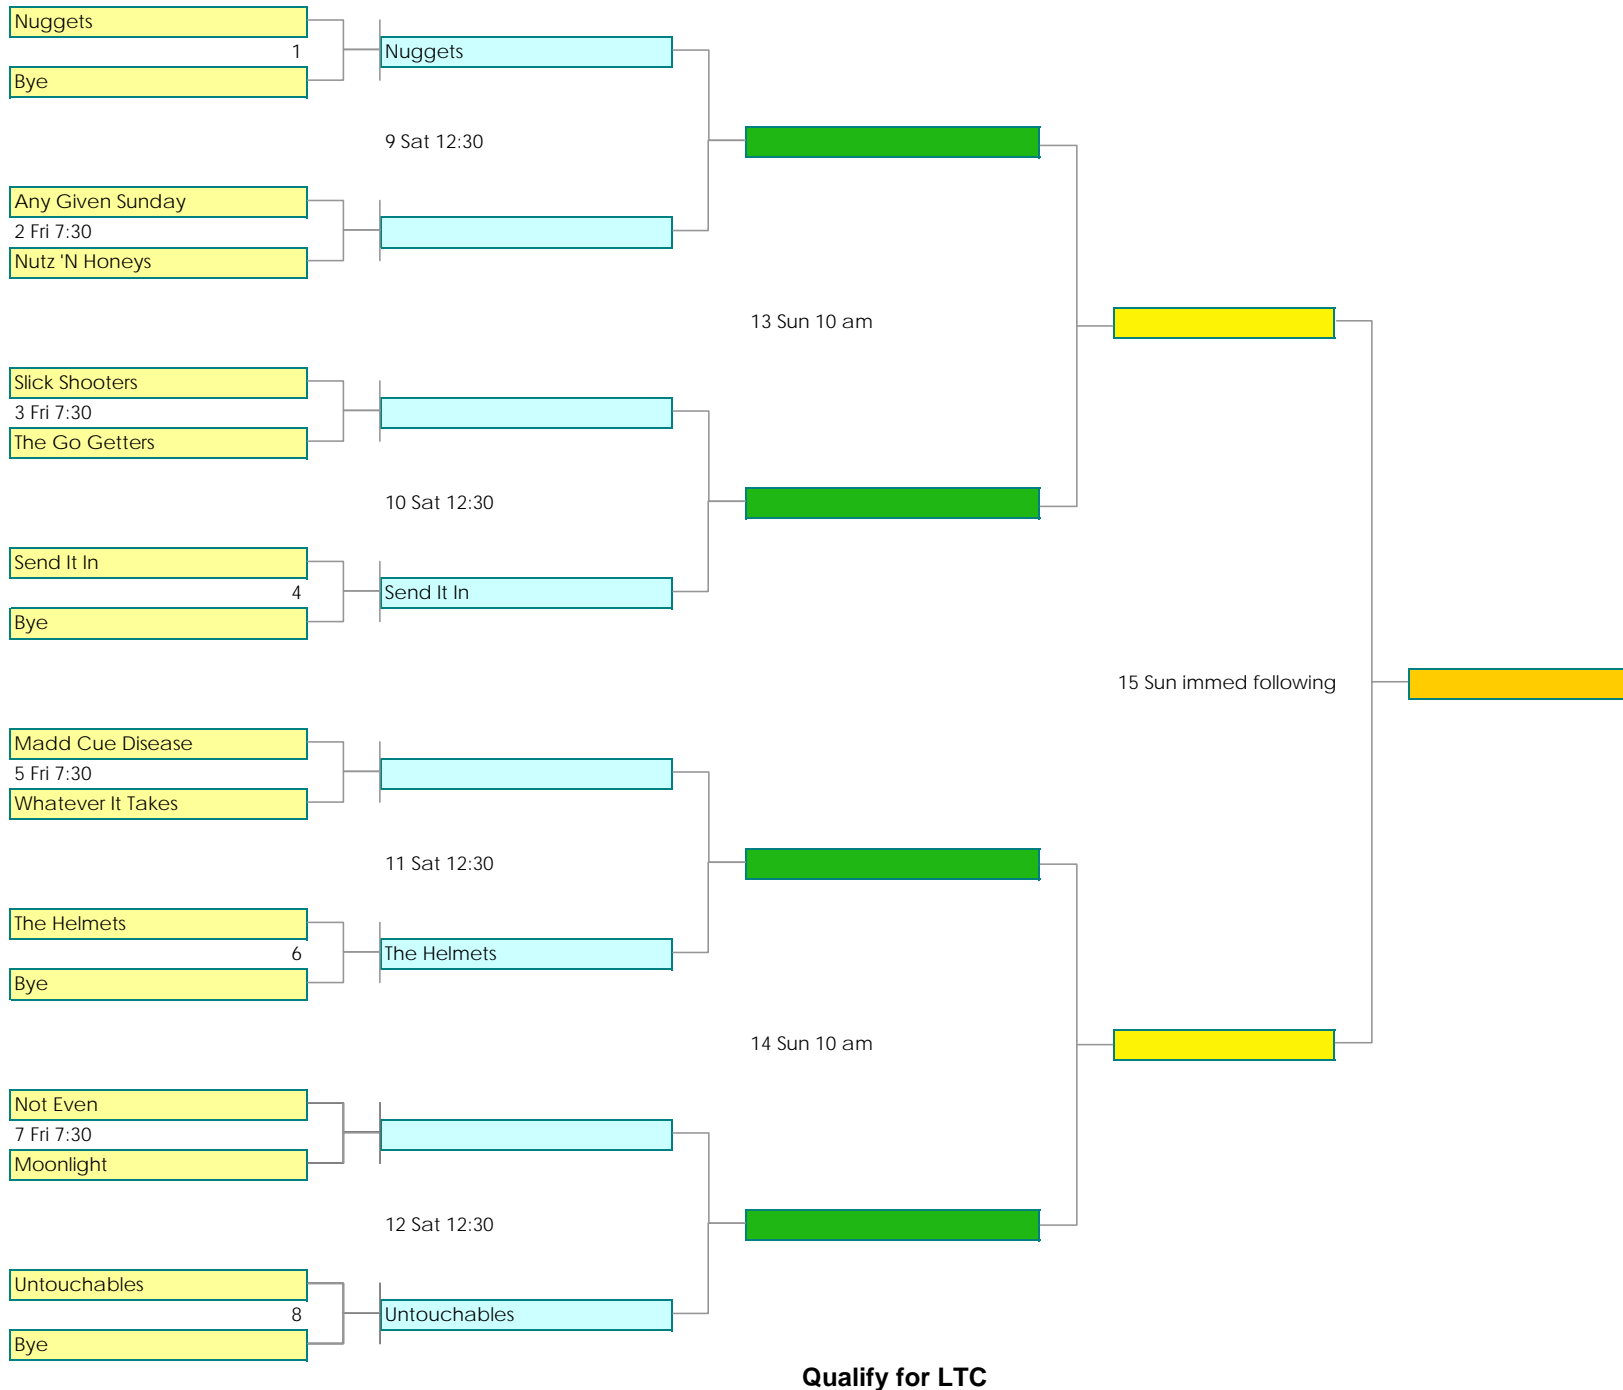

APA Nassau County Fall 2011 8-Ball Tri Cup (A)

APA Nassau County Fall 2011 8-Ball Tri Cup (B)

Qualify for LTC

APA Nassau County Fall 2011 9-Ball Tri Cup